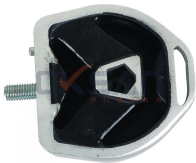

**OEM NO :** 6N0412249C, 6N0412249B, 6N0412249D, 6N0412249E,

**GEARBOX MOUNTING, LEFT**

**VW058**

**COMPATIBLE VEHICLES :**  
SUPERB (3U4) 2001-2008

**OEM NO :** 8D0399151H

**STABILIZER BAR RUBBER(Ø 19 MM)**